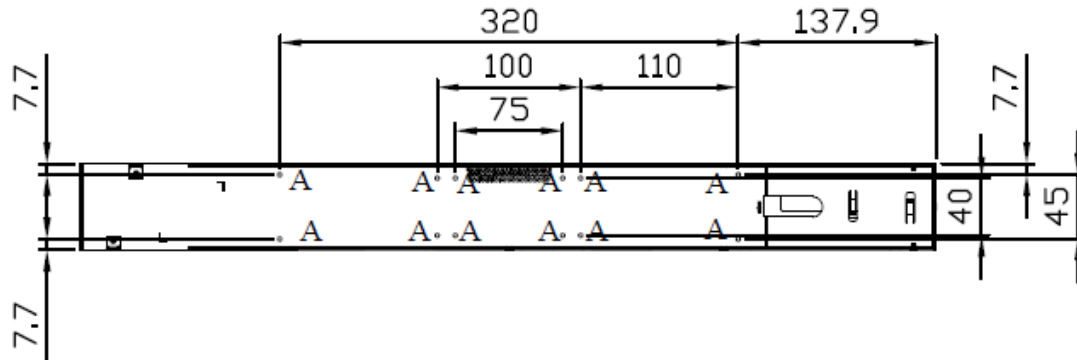

Key Features

- Ultra-Wide Screen (16: 1.3)
- Brightness 350 nits
- LED Backlight
- Wide viewing angle 178°(H)~178°(V)
- Low Power Consumption

Specifications

Model Name	SSD2312-Y V1
Description	23.1" Resizing LCD, 350nits LED backlight, 1920x158
Screen Size	23.1"
Display Area (mm)	585.6(H) x 48.19(V)
Brightness	350 cd/m ²
Resolution	1920x158
Aspect Ratio	16 : 1.3
Contrast Ratio	3000:1
Pixel Pitch (mm)	0.305(H) x 0.305(V)
Pixel Per Inch (PPI)	83
Viewing Angle	178°(H),178°(V)
Color Saturation (NTSC)	72%
Display Colors	16.7M
Response Time (Typical)	9.5ms
Media Player Card Interface	Micro-USB, Micro-SD card
Input Power	DC12V
Power Consumption	10W
Dimensions (mm)	597.4x 60.4 x 16
Bezel Size(U/B/L/R)	5.2/5.2/4.6/6.2 mm
Mounting	320x45 ,100x40 ,75x40
Weight (Net)	0.8kg
Operating Temperature	0 °C ~ 45 °C
Storage Temperature	-20 °C ~ 60 °C

Mechanical Drawing

Outline Dimensions

Unit:mm

RESET
 MICRO SD CARD
 MICRO USB

Note :

O.D : Outline Dimension

B.O : Bezel Opening

A.A : LCD Active Area

A:12-M3_USER HOLE_MAX DEPTH=3mm

Ordering Information

Part Number	Description
SSD2312-YNB-K01	23.1",350nits,1920x158,LID on LCM,Mediaplayer:KA23,antenna*1,DC12V,3in1,V1

Optional Accessories

Part Number	Description
810618301010	CABLE,POWER,AC.1830mm USA type
810618301090	CABLE,POWER,AC,1830mm Europe type
810618301050	CABLE,POWER,AC.1830mm UK type
810618301170	CABLE,POWER,AC,1830mm Australia type
810618301031	CABLE,POWER,AC,1830mm Japan type