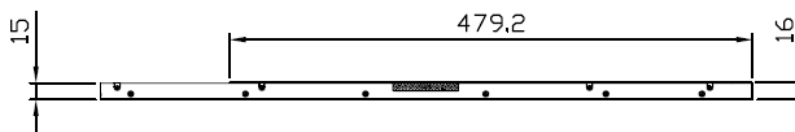

Mechanical Drawing

Outline Dimensions

Unit:mm

RESET
 MICRO SD CARD
 MICRO USB

Note :

O.D : Outline Dimension

B.O : Bezel Opening

A.A : LCD Active Area