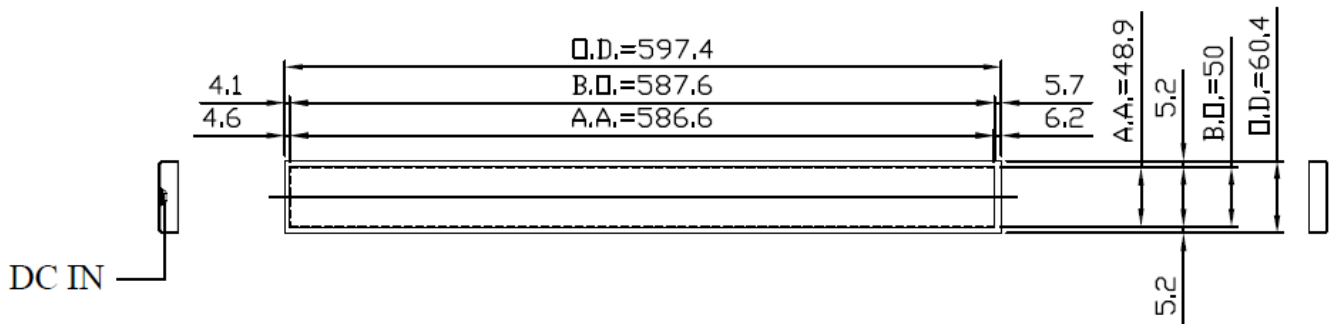

Key Features

- Ultra-Wide Screen (16: 1.3)
- Brightness 350 nits
- LED Backlight
- Wide viewing angle 178°(H)~178°(V)
- Low Power Consumption

Specifications

Model Name	SSD2312-Y V1
Description	23.1" Resizing LCD, 350nits LED backlight, 1920x158
Screen Size	23.1"
Display Area (mm)	585.6(H) x 48.19(V)
Brightness	350 cd/m ²
Resolution	1920x158
Aspect Ratio	16 : 1.3
Contrast Ratio	3000:1
Pixel Pitch (mm)	0.305(H) x 0.305(V)
Pixel Per Inch (PPI)	83
Viewing Angle	178°(H),178°(V)
Color Saturation (NTSC)	72%
Display Colors	16.7M
Response Time (Typical)	9.5ms
Media Player Card Interface	Micro-USB, Micro-SD card
Input Power	DC12V
Power Consumption	10W
Dimensions (mm)	597.4x 60.4 x 16
Bezel Size(U/B/L/R)	5.2/5.2/4.6/6.2 mm
Mounting	320x45 ,100x40 ,75x40
Weight (Net)	0.8kg
Operating Temperature	0 °C ~ 45 °C
Storage Temperature	-20 °C ~ 60 °C

Mechanical Drawing

Outline Dimensions

Unit:mm

RESET
 MICRO SD CARD
 MICRO USB

Note :

O.D : Outline Dimension

B.O : Bezel Opening

A.A : LCD Active Area

A:12-M3_USER HOLE_MAX DEPTH=3mm

Ordering Information

Part Number	Description
SSD2312-YNB-K01	23.1",350nits,1920x158,LID on LCM,Mediaplayer:KA23,antenna*1,DC12V,3in1,V1

Optional Accessories

Part Number	Description
810618301010	CABLE,POWER,AC.1830mm USA type
810618301090	CABLE,POWER,AC,1830mm Europe type
810618301050	CABLE,POWER,AC.1830mm UK type
810618301170	CABLE,POWER,AC,1830mm Australia type
810618301031	CABLE,POWER,AC,1830mm Japan type