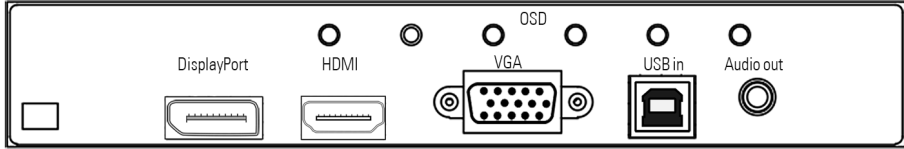

Video PME - VGA, HDMI, Display Port

POS-Line 46

Order number		DS-91-485
Interfaces		1 x VGA, 1 x HDMI, 1 x DisplayPort, 1 x Audio Line-Out, 1 x USB-Remote, 1 x OSD 4 button
Power consumption (typ.)	[Watt]	67
Weight	[kg]	24.5
Dimensions (W x H x D)	[mm]	1078 x 633 x 110
Package contents		SVGA cable