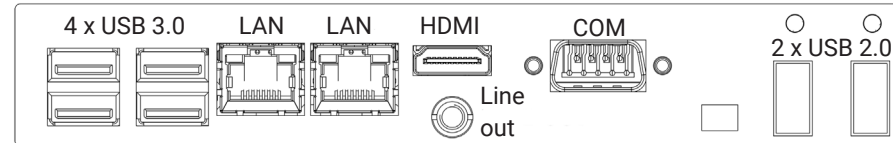

IQ Celeron - PC Intel® Celeron®

POS-Line 46

Order number		DS-92-185
Interfaces		2 x Gigabit LAN, 4 x USB 3.0, 2 x USB 2.0, 1 x HDMI, 1 x RS232/422/485
PC		Intel® Celeron® J3455 (1,5GHz/2,3GHz), RAM: 4 GB DDR3L, Storage: min. 120 GB mSATA
Fan		no
Power consumption (typ.)	[Watt]	ca.72
Weight	[kg]	ca. 27.3
Dimensions (W x H x D)	[mm]	1078 x 633 x 110