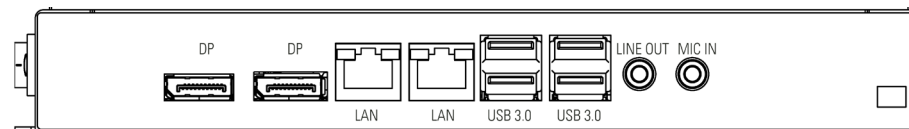

Order number		DS-91-983
Order numbers		DS-60-859
Interfaces		1 x LAN, 2 x USB 2.0, 1 x HDMI, 1 x Line out, 1 x MicroSD card slot, 1 x USB-B (only for content updates)
Power consumption (typ.)	[Watt]	61
Weight	[kg]	24.5
Dimensions (W x H x D)	[mm]	1078 x 633 x 110

IQ Celeron - PC Intel® Celeron®

POS-Line 46

Order number		DS-92-185
Interfaces		2 x Gigabit LAN, 4 x USB 3.0, 2 x USB 2.0, 1 x HDMI, 1 x RS232/422/485
PC		Intel® Celeron® J3455 (1,5GHz/2,3GHz), RAM: 4 GB DDR3L, Storage: min. 120 GB mSATA
Fan		no
Power consumption (typ.)	[Watt]	ca.72
Weight	[kg]	ca. 27.3
Dimensions (W x H x D)	[mm]	1078 x 633 x 110

IQ Core-i5 - PC Intel® Core™-i5

Order number		DS-92-024
Features		Resolution 4K external via DisplayPort supported
Interfaces		2 x DP, 2x LAN, 4x USB 3.0, 1 x Audio, 1 x MIC in
PC		Intel® Core™-i5-7300 U (2.6 GHz), Intel® HD Graphics GT series, RAM: 8GB DDR 4 Storage: 120 GB M.2Sata
Fan		no
Power consumption (typ.)	[Watt]	110
Weight	[kg]	29.0
Dimensions (W x H x D)	[mm]	1078 x 633 x 110