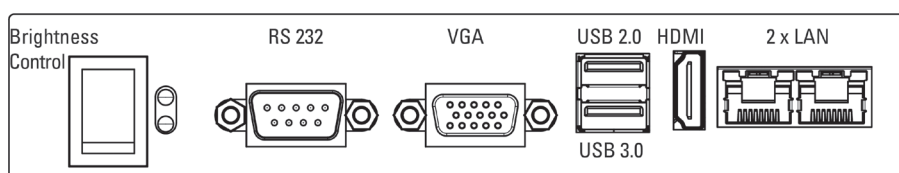

Order number		DS-91-965	DS-91-966	DS-91-967	DS-91-968
Size	[mm]/[inch]	800.1/ 31.5"	1066.8/ 42.0"	1168.4/ 46.0"	1386.8/ 54.6"
Type		Smoke gas and fire load optimized displays with certificate. Classified according to DIN EN13501-1 as B-s1,d0			
Resolution	[Pixel]	1920 x 1080 (FHD)			
Brightness	[cd/m²]	500	700		
Viewing angle	[°]	178 h/ 178 v			
Active Area	[mm]	698.40 x 392.85	930.24 x 523.26	1018.08 x 572.67	1209.60 x 680.40
Backlight		LED			
Colours	[M]	16.7			
Contrast		3000:1	4000:1		
Response time (on/off)	[ms]	8			6.5
Pixel class		ISO 9241 - 307 (pixel error class II)			
Lifetime backlight	[h]	50.000			
PC		CPU: Intel® Atom E3845 (1.9 GHz), Graphic: Intel® Valleyview SoC integrated Graphics RAM: 4 GB DDR3L, Storage: min. 120 GB mSATA			
Interfaces		2 x LAN 100/1000, 1 x USB 3.0, 1 x USB 2.0, 1 x HDMI, 1 x VGA, 1 x RS232			
HDCP support		—			
VESA	[mm]	MIS-F 400 x 400 (M6)			
Ambient temperature operation	[°C]/ [°F]	10 ~ 40/ 50 ~ 104			
Ambient temperature storage	[°C]/ [°F]	-20 ~ 60/ -4 ~ 140			
Orientation		Portrait and landscape			
Chassis		Sheet steel, powder coated, RAL 9005 (black), fine texture, matte finish, including connection cover			
Front bezel		Sheet steel, powder coated, RAL 9005 (black), fine texture, matte finish			
Glass		Fire protection glass F30, tdb			
Power supply	[V]	AC 100 - 240V/ 50-60 Hz			
Power consumption (typ.)	[Watt]	tdb	tdb	tdb	tdb
Weight	[kg]/ [lb]	tdb	tdb	tdb	tdb
Dimensions (W x H x D)	[mm/ inch]	762 x 456 x 118.5 30.00 x 17.95 x 4.66	994 x 587 x 118 39.13 x 23.11 x 4.64	1081 x 636 x 117 42.56 x 25.04 x 4.61	1273 x 744 x 117.5 50.12 x 29.29 x 4.62
Conformity		CE, EU-RoHS