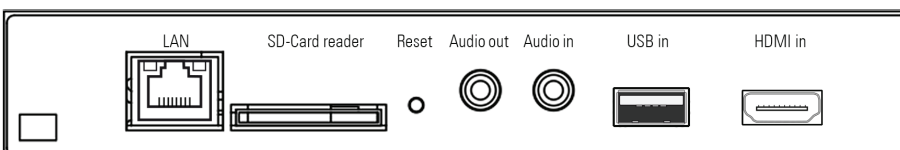

POS-Line 54.6"

Open frame monitor

VGA, HDMI, DisplayPort

POS-Line 54.6" Video PME

| | | |
|--------------------------|------------|--|
| Order number | | DS-91-486 |
| Interfaces | | 1 x VGA, 1 x HDMI, 1 x DisplayPort, 1 x Audio Line-Out, 1 x USB-Remote |
| Power consumption (typ.) | [Watt] | 97 |
| Weight | [kg/ lb] | 34.5/ 76.06 |
| Dimensions (W x H x D) | [mm/ inch] | 1270 x 741 x 110 50.0 x 29.17 x 4.33 |

VGA, DVI, S-Video, CVBS

POS-Line 54.6" Video PIIIA

| | | |
|--------------------------|------------|--|
| Order number | | DS-91-488 |
| Interfaces | | 1 x VGA, 1 x DVI (HDMI via DVI), 1 x S-Video; 1 x Composite Video; 1 x RS232; 1 x OSD 4 button |
| Power consumption (typ.) | [Watt] | 106 |
| Weight | [kg/ lb] | 34.5/ 76.06 |
| Dimensions (W x H x D) | [mm/ inch] | 1270 x 741 x 110 50.0 x 29.17 x 4.33 |

Network Mediaplayer

POS-Line 54.6" VideoPoster

| | | |
|--------------------------|------------|---|
| Order number | | DS-91-492 |
| Interfaces | | 1 x LAN, 1 x USB, 1 x HDMI, 1 x Line out, 1 x Line in, 1 x SD card slot |
| Power consumption (typ.) | [Watt] | 107 |
| Weight | [kg/ lb] | 34.5/ 76.06 |
| Dimensions (W x H x D) | [mm/ inch] | 1270 x 741 x 110 50.0 x 29.17 x 4.33 |