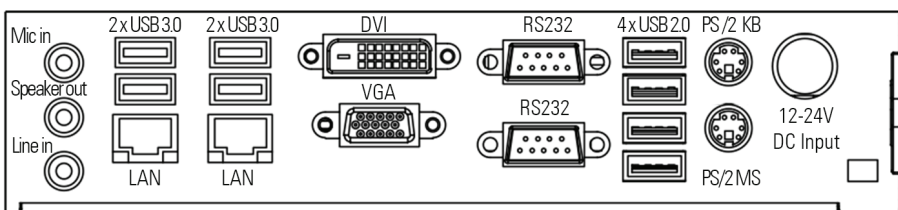

PC Intel® Core-i

POS-Line 54.6" IQ Core-i

Order number		DS-91-525	DS-91-529
Core-i		i3	i5
Interfaces		VGA, DVI, 2x RS232, 2x Ethernet RJ45, 4x USB 2.0, 4x USB 3.0, 3x Audio Jack 3,5mm, 2x PS2 for Mouse and Keyboard	
PC		CPU: Intel® Core-i3-(2.4 GHz), Grafik Intel® HD 4000, RAM: 4GB DDR 3 Storage: 120 GB SSD	CPU: Intel® Core-i5 (3.2 GHz), Grafik Intel® HD 4000, RAM: 4GB DDR 3 Storage: 120 GB SSD
Fan		Fanless operation	
Power consumption	[Watt]	155	
Weight	[kg/ lb]	39.7/ 87.52	
Dimensions (W x H x D)	[mm/ inch]	1270 x 741 x 110 50.0 x 29.17 x 4.33