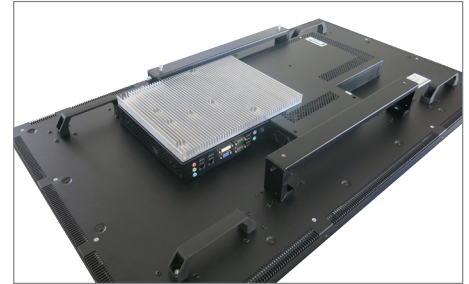

External PC

Order number	DS-91-426	DS-427
Name	PC-Box i3	PC-Box i5
Description	PC Module for external mounting	
Interfaces	VGA, DVI, 2x RS232, 2x Ethernet RJ45, 4x USB 2.0, 4x USB 3.0, 3x Audio Jack 3,5mm, 2x PS2 for Mouse and Keyboard	
PC	CPU: Intel® Core-i3-(2.4 GHz), Grafik Intel® HD 4000, RAM: 4GB DDR 3, Storage: 120 GB SSD	CPU: Intel® Core-i5 (3.2 GHz), Grafik Intel HD® 4000, RAM: 4GB DDR 3, Storage: 120 GB SSD
Available for controller	Video PME	
Fan	Fanless operation	
Weight [kg/ lb]	4.8/ 10.58	
Dimensions [mm/ inch]	344 x 260 x 72/ 13.54 x 10.24 x 2.83	
Power supply	DS-30-690 for operate the PC box as stand alone device without display for maintenance, 24V/ 120 W	

Order number	DS-91-930	
Name	PC-Box IQ Atom	
Description	PC Module for external mounting	
Interfaces	2 x LAN, 1 x USB 3.0, 3 x USB 2.0, 1 x HDMI, 1 x VGA, 1 x RS232	
PC	CPU: Intel® Atom E3845 (1.9 GHz), Graphic: Intel® Valleyview SoC integrated Graphics RAM: 8 GB DDR3L, Storage: min. 120 GB mSATA	
Available for controller	Video PME	
Fan	No	
Weight [kg/ lb]	1.7/ 3.75	
Dimensions [mm/ inch]	240 x 260 x 50/ 9.45 x 10.24 x 1.97	
Power supply	DS-91-945 for operate the PC box as stand alone device without display for maintenance, 12V/ 60 W	

Accessories

Optional removable PC box with Intel Core-i3/5 CPU. The PC box can be removed without taking the display down from the wall.