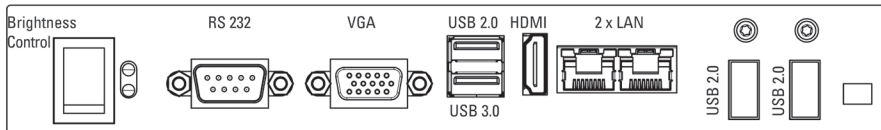

PC Intel® Atom

POS-Line 54.6" IQ Atom

Order number		DS-91-934
Interfaces		2 x LAN, 1 x USB 3.0, 3 x USB 2.0, 1 x HDMI, 1 x VGA, 1 x RS232
PC		CPU: Intel® Atom E3845 (1.9 GHz), Graphic: Intel® Valleyview SoC integrated Graphics RAM: 4 GB DDR3L, Storage: min. 120 GB mSATA
Fan		No
Power consumption	[Watt]	99
Weight	[kg/ lb]	35.5/ 78.26
Dimensions (W x H x D)	[mm/ inch]	1270 x 741 x 110 50.0 x 29.17 x 4.33