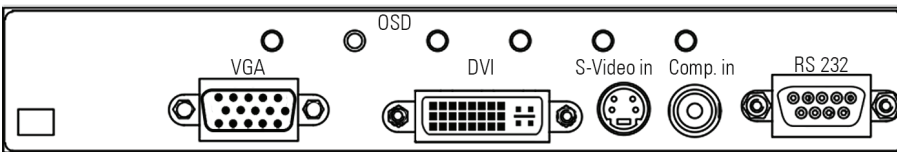

VGA, DVI, S-Video, CVBS

POS-Line 54.6" Video PIIIA

Order number		DS-91-488
Interfaces		1 x VGA, 1 x DVI (HDMI via DVI), 1 x S-Video; 1 x Composite Video; 1 x RS232; 1 x OSD 4 button
Power consumption (typ.)	[Watt]	106
Weight	[kg/ lb]	34.5/ 76.06
Dimensions (W x H x D)	[mm/ inch]	1270 x 741 x 110 50.0 x 29.17 x 4.33