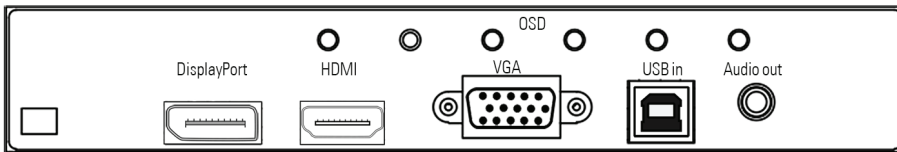

Panel and housing

| | | |
|-------------------------|----------------------|---|
| Panel Diagonal | [mm] / [Inch] | 1386.8/ 54.6" |
| Type | | Open -frame monitor (various bezels, true-flat glass and touch solutions are available under options) |
| Resolution | [Pixel] | 1920 x 1080 FHD |
| Luminance (center) | [cd/m ²] | 700 |
| Viewing angle | [°] | 178 h / 178 v |
| Backlight | | LED |
| Active area (H/V) | [mm] | 1209.60 x 680.40 |
| Number of colors | [M] | 1073.7 (PME, PIII, VP) 16.7 (IQ Atom, IQ Core-i) |
| Contrast ratio | | 4000:1 |
| Response time (on/off) | [ms] | 6.5 |
| Pixel class | | ISO 9241-307 (pixel error class II) |
| Life time back light | [h] | 50.000 |
| Mounting | [mm] | VESA MIS-F 400 x 400 (M6) |
| Storage temperature | [°C] / [°F] | -20 ~ 60 / -4 ~ 140 |
| Operating temperature | [°C] / [°F] | 0 ~ 40/ 32 ~ 104 |
| Operating humidity | [%] | 10 ~ 90 (non condensing) |
| Panel orientation | | Landscape and Portrait |
| Location of connectors | | Landscape: bottom Portrait: left (front view) |
| Location of OSD buttons | | Landscape: bottom Portrait: left (front view) |
| Housing | | Coated sheet steel, black RAL 9005 |
| Power supply | [V] | AC 100 - 240/ 50-60 Hz |
| Conformity | | CE, FCC Class A, EU-RoHS |

POS-Line 54.6"

Open frame monitor

VGA, HDMI, DisplayPort

POS-Line 54.6" Video PME

| | | |
|--------------------------|------------|--|
| Order number | | DS-91-486 |
| Interfaces | | 1 x VGA, 1 x HDMI, 1 x DisplayPort, 1 x Audio Line-Out, 1 x USB-Remote |
| Power consumption (typ.) | [Watt] | 97 |
| Weight | [kg/ lb] | 34.5/ 76.06 |
| Dimensions (W x H x D) | [mm/ inch] | 1270 x 741 x 110 50.0 x 29.17 x 4.33 |