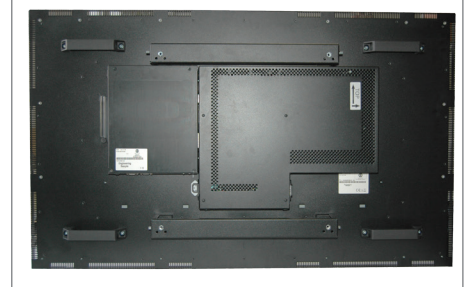

Optional removable PC box with Intel Atom CPU. The PC box can be removed without taking the display down from the wall.