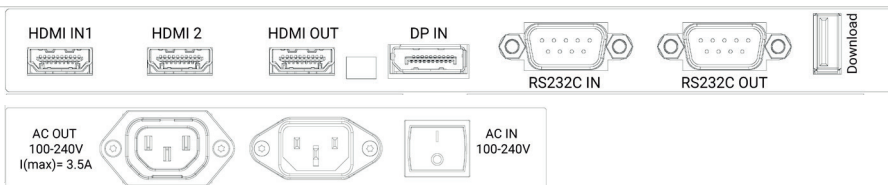

Bezel/ Glass*

Options

Order number		DS-92-032	DS-92-036
Name		Front bezel	Glass protection frame
Finish		Steel, powder coated, black RAL 9005	Steel, powder coated, black RAL 9005
Can be combined with		—	TrueFlat safety glass
Weight	[kg/ lb]	2.3/ 5.07	6.7/ 14.77
Dimensions of monitor with option (W x H x D)	[mm/ inch]	1680 x 958 x 94	
		66.14 x 37.72 x 3.70	
		1689 x 967 x 99	
		66.49 x 38.07 x 3.90