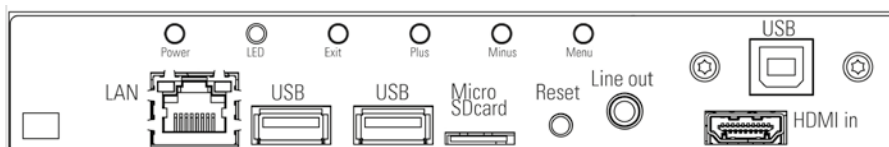

POS-Line 31.5" - 64.5" – IoT Series

Order number		DS-91-985
Size	[mm]/[inch]	1639.1/ 64.5"
Type		Open-frame display (Please find matching bezels and glasses at the end of this chapter)
Resolution	[Pixel]	1920 x 1080 (FHD)
Brightness	[cd/m²]	700
Viewing angle	[°]	178 h/ 178 v
Active Area	[mm]	1428.48 x 803.52
Backlight		LED
Colours	[M]	1073.7
Contrast		4000:1
Response time (on/off)	[ms]	8
Pixel class		ISO 9241 - 307 (pixel error class II)
Lifetime backlight	[h]	50.000
Raspberry®		Raspberry® PI CM3 Industrial ARM-PC with Raspbian OS Network 10/100, audio line out, micro SD slot, 2x USB 2.0 and HDMI input Memory: internal memory (4GB), microSD card (up to 256GB)
Interfaces		1 x LAN, 2 x USB, 1 x HDMI, 1 x Line out, 1 x microSD card slot
HDCP support		yes
VESA	[mm]	MIS-F 800 x 400 (M6)
Ambient temperature operation	[°C]/ [°F]	0 ~ 40/ 32 ~ 104
Ambient temperature storage	[°C]/ [°F]	-20 ~ 60/ -4 ~ 140
Orientation		Portrait and landscape
Chassis		Sheet steel, powder coated, RAL 9005 (black), fine texture, matte finish
Power supply	[V]	AC 100 - 240V/ 50-60 Hz
Power consumption (typ.)	[Watt]	181
Weight	[kg]/ [lb]	44.0/ 97.0
Dimensions (W x H x D)	[mm]	1480 x 855 x 122
Conformity		CE, FCC Class A, EU-RoHS