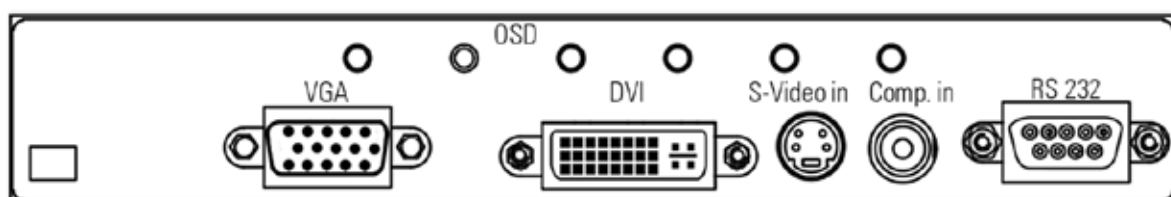

POS-Line 31.5" - 64.5" – PIII Series (RGB, DVI, S-Video, Composite Video)

31.5"

42.0"

Order number		DS-91-412	DS-91-479
Size	[mm]/[inch]	800.1/ 31.5"	1066.8/ 42.0"
Type		Open-frame display (Please find matching bezels, glasses and touches at the end of this chapter)	
Resolution	[Pixel]	1920 x 1080 (FHD)	
Brightness	[cd/m ²]	500	700
Viewing angle	[°]	178 h/ 178 v	
Active Area	[mm]	698.40 x 392.85	930.24 x 523.26
Backlight		LED	
Colours	[M]	16.7	1073.7
Contrast		3000:1	4000:1
Response time (on/off)	[ms]	8	
Pixel class		ISO 9241 - 307 (pixel error class II)	
Lifetime backlight	[h]	50.000	
Interfaces		1 x RGB, 1 x DVI (HDMI via DVI), 1 x S-Video, 1 x Composite Video, 1 x touch (option, RS232), 1 x OSD 4 buttons	
HDCP support		yes	
VESA	[mm]	MIS-F 400 x 400 (M6)	
Ambient temperature operation	[°C]/ [°F]	0 ~ 40/ 32 ~ 104	
Ambient temperature storage	[°C]/ [°F]	-20 ~ 60/ -4 ~ 140	
Orientation		Portrait and landscape	
Chassis		Sheet steel, powder coated, RAL 9005 (black), fine texture, matte finish	
Power supply	[V]	AC 100 - 240V/ 50-60 Hz	
Power consumption (typ.)	[Watt]	45	97
Weight	[kg]/ [lb]	12.5/ 27.56	20.0/ 44.09
Dimensions (W x H x D)	[mm]	759 x 454 x 79	991 x 583 x 79
Dimensions with VESA adapter	[mm]	759 x 454 x 109	991 x 583 x 109
Conformity		CE, FCC Class A, EU-RoHS	