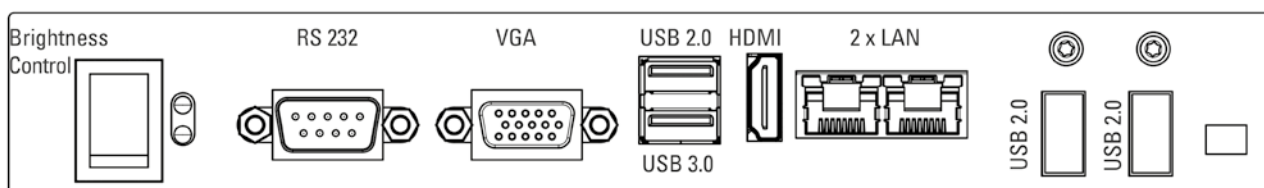

POS-Line 31.5" - 64.5" – IQ Atom Series (PC Intel® Atom)

Order number		DS-91-933	DS-91-934
Size	[mm]/[inch]	1168.4/ 46.0"	1386.8/ 54.6"
Type		Open-frame display (Please find matching bezels, glasses and touches at the end of this chapter)	
Resolution	[Pixel]	1920 x 1080 (FHD)	
Brightness	[cd/m²]	700	
Viewing angle	[°]	178 h/ 178 v	
Active Area	[mm]	1018.08 x 572.67	1209.60 x 680.40
Backlight		LED	
Colours	[M]	16.7	
Contrast		4000:1	
Response time (on/off)	[ms]	6.5	
Pixel class		ISO 9241 - 307 (pixel error class II)	
Lifetime backlight	[h]	50.000	
PC		CPU: Intel® Atom E3845 (1.9 GHz), Graphic: Intel® Valleyview SoC integrated Graphics RAM: 4 GB DDR3L, Storage: min. 120 GB mSATA	
Interfaces		2 x LAN, 1 x USB 3.0, 3 x USB 2.0, 1 x HDMI, 1 x VGA, 1 x RS232	
HDCP support		—	
VESA	[mm]	MIS-F 400 x 400 (M6)	
Ambient temperature operation	[°C]/ [°F]	0 ~ 40/ 32 ~ 104	
Ambient temperature storage	[°C]/ [°F]	-20 ~ 60/ -4 ~ 140	
Orientation		Portrait and landscape	
Chassis		Sheet steel, powder coated, RAL 9005 (black), fine texture, matte finish	
Power supply	[V]	AC 100 - 240V/ 50-60 Hz	
Power consumption (typ.)	[Watt]	72	99
Weight	[kg]/ [lb]	27.3/ 60.18	35.5/ 78.26
Dimensions (W x H x D)	[mm]	1078 x 633 x 80	1270 x 741 x 80
Dimensions with VESA adapter		1078 x 633 x 110	1270 x 741 x 110
Conformity		CE, FCC Class A, EU-RoHS