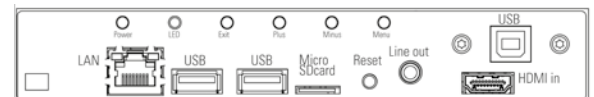

Interfaces IOT