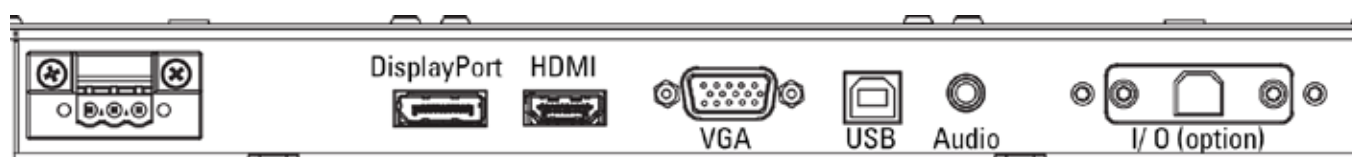

POS-Line up to 24" Wide Format – PME Series (RGB, HDMI, DP)

Order number		DS-91-803	DS-91-776	DS-91-685	DS-91-740
Size	[mm]/[inch]	396.2/ 15.6"	438.2/ 17.3"	546.7/ 21.5"	609.6/ 24"
Type		Open-frame monitor (Please find matching bezels, glasses and touches at the end of this chapter)			
Resolution	[Pixel]	1920 x 1080 (FHD)			
Brightness	[cd/m²]	400		300	
Viewing angle	[°]	176 h/ 176 v	160 h/ 140 v	178 h/ 178 v	
Active Area	[mm]	344.16 x 193.59	381.88 x 214.81	475.6 x 268.1	531.36 x 298.89
Backlight		LED			
Colours	[M]	16.7			
Contrast		1000:1	600:1	5000:1	
Response time (on/off)	[ms]	25	40	25	
Pixel class		ISO 9241 - 307 (pixel error class II)			
Lifetime backlight	[h]	50.000			
Interfaces		1 x VGA, 1 x HDMI, 1 x DP, 1 x Audio Line-Out, 1 x USB-Remote, 1 x OSD 4 buttons			
HDCP support		Yes			
VESA	[mm]	MIS-D 200 x 100 (M4)			
Ambient temperature operation	[°C]/ [°F]	0 ~ 55/ 32 ~ 131	0 ~ 60/ 32 ~ 140	0 ~ 50/ 32 ~ 122	-20 ~ 60/ -4 ~ 140
Ambient temperature storage	[°C]/ [°F]	-20 ~ 70/ -4 ~ 158		-20 ~ 60/ -4 ~ 140	-20 ~ 70/ -4 ~ 158
Orientation		Portrait and landscape			
Chassis		Powdered aluminium, black RAL 9005			
Power supply	[V DC]	12			
Power consumption (typ.)	[Watt]	16	15	22	18
Weight	[kg]/ [lb]	1.8/ 3.97	2.4/ 5.29	3.2/ 7.05	4.1/ 9.04
Dimensions (W x H x D)	[mm]	382.0 x 238.0 x 48.0	416.6 x 259.2 x 52.5	514.0 x 319.0 x 54.0	578.0 x 347.2 x 53.0
Conformity		CE, FCC Class A, EU-RoHS