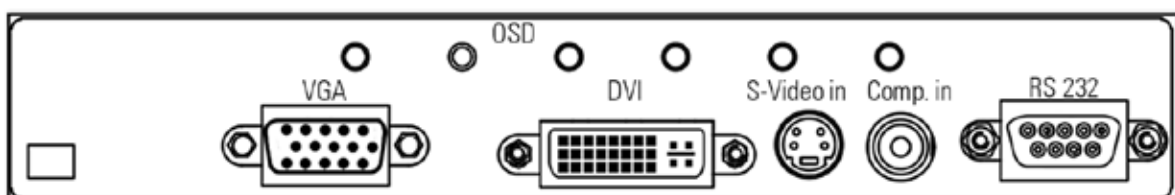

POS-Line 31.5" - 64.5" – PIII Series (RGB, DVI, S-Video, Composite Video)

Order number		DS-91-487	DS-91-488
Size	[mm]/[inch]	1168.4/ 46.0"	1386.8/ 54.6"
Type		Open-frame display (Please find matching bezels, glasses and touches at the end of this chapter)	
Resolution	[Pixel]	1920 x 1080 (FHD)	
Brightness	[cd/m²]	700	
Viewing angle	[°]	178 h/ 178 v	
Active Area	[mm]	1018.08 x 572.67	1209.60 x 680.40
Backlight		LED	
Colours	[M]	1073.7	
Contrast		4000:1	
Response time (on/off)	[ms]	6.5	
Pixel class		ISO 9241 - 307 (pixel error class II)	
Lifetime backlight	[h]	50.000	
Interfaces		1 x RGB, 1 x DVI (HDMI via DVI), 1 x S-Video, 1 x Composite Video, 1 x touch (option, RS232), 1 x OSD 4 buttons	
HDCP support		Yes	
VESA	[mm]	MIS-F 400 x 400 (M6)	
Ambient temperature operation	[°C]/ [°F]	0 ~ 40/ 32 ~ 104	
Ambient temperature storage	[°C]/ [°F]	-20 ~ 60/ -4 ~ 140	
Orientation		Portrait and landscape	
Chassis		Sheet steel, powder coated, RAL 9005 (black), fine texture, matte finish	
Power supply	[V]	AC 100 - 240V/ 50-60 Hz	
Power consumption (typ.)	[Watt]	67	106
Weight	[kg]/ [lb]	24.5/ 54.01	34.5/ 76.06
Dimensions (W x H x D)	[mm]	1078 x 633 x 80	1270 x 741 x 80
Dimensions with VESA adapter	[mm]	1078 x 633 x 110	1270 x 741 x 110
Conformity		CE, FCC Class A, EU-RoHS