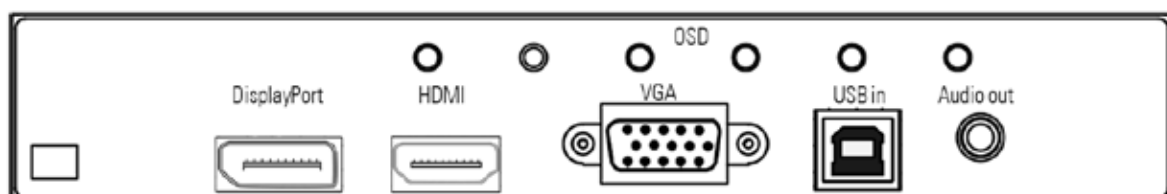

POS-Line 31.5" - 64.5" – PME Series (RGB, HDMI, DP)

31.5"

42.0"

Order number		DS-91-411	DS-91-478
Size	[mm]/[inch]	800.1/ 31.5"	1066.8/ 42.0"
Type		Open-frame display (Please find matching bezels, glasses and touches at the end of this chapter)	
Resolution	[Pixel]	1920 x 1080 (FHD)	
Brightness	[cd/m ²]	500	700
Viewing angle	[°]	178 h/ 178 v	
Active Area	[mm]	698.40 x 392.85	930.24 x 523.26
Backlight		LED	
Colours	[M]	16.7	1073.7
Contrast		3000:1	4000:1
Response time (on/off)	[ms]	8	
Pixel class		ISO 9241 - 307 (pixel error class II)	
Lifetime backlight	[h]	50.000	
Interfaces		1 x VGA, 1 x HDMI, 1 x DP, 1 x Remote OSD, 1 x OSD 4 button, touch (option), 1 x audio out	
HDCP support		yes	
VESA	[mm]	MIS-F 400 x 400 (M6)	
Ambient temperature operation	[°C]/ [°F]	0 ~ 40/ 32 ~ 104	
Ambient temperature storage	[°C]/ [°F]	-20 ~ 60/ -4 ~ 140	
Orientation		Portrait and landscape	
Chassis		Sheet steel, powder coated, RAL 9005 (black), fine texture, matte finish	
Power supply	[V]	AC 100 - 240V/ 50-60 Hz	
Power consumption (typ.)	[Watt]	44	97
Weight	[kg]/ [lb]	12.5/ 27.56	20.0/ 44.09
Dimensions (W x H x D)		759 x 454 x 79	991 x 583 x 79
Dimensions with VESA adapter	[mm/ inch]	759 x 454 x 109	991 x 583 x 109
Conformity		CE, FCC Class A, EU-RoHS	