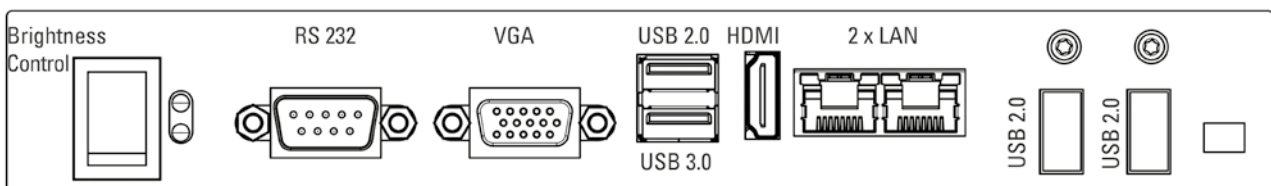

POS-Line 31.5" - 64.5" – IQ Atom Series (PC Intel® Atom)

Order number		DS-91-959
Size	[mm]/[inch]	1639.1/ 64.5"
Type		Open-frame display (Please find matching bezels and glasses at the end of this chapter)
Resolution	[Pixel]	1920 x 1080 (FHD)
Brightness	[cd/m²]	700
Viewing angle	[°]	178 h/ 178 v
Active Area	[mm]	1428.48 x 803.52
Backlight		LED
Colours	[M]	16.7
Contrast		4000:1
Response time (on/off)	[ms]	8
Pixel class		ISO 9241 - 307 (pixel error class II)
Lifetime backlight	[h]	50.000
PC		CPU: Intel® Atom E3845 (1.9 GHz), Graphic: Intel® Valleyview SoC integrated Graphics RAM: 4 GB DDR3L, Storage: min. 120 GB mSATA
Interfaces		2 x LAN, 1 x USB 3.0, 3 x USB 2.0, 1 x HDMI, 1 x VGA, 1 x RS232
HDCP support		—
VESA	[mm]	MIS-F 800 x 400 (M6)
Ambient temperature operation	[°C]/ [°F]	0 ~ 40/ 32 ~ 104
Ambient temperature storage	[°C]/ [°F]	-20 ~ 60/ -4 ~ 140
Orientation		Portrait and landscape
Chassis		Sheet steel, powder coated, RAL 9005 (black), fine texture, matte finish
Power supply	[V]	AC 100 - 240V/ 50-60 Hz
Power consumption (typ.)	[Watt]	200
Weight	[kg]/ [lb]	45.0/ 99.21
Dimensions (W x H x D)	[mm]	1480 x 855 x 122
Conformity		CE, FCC Class A, EU-RoHS