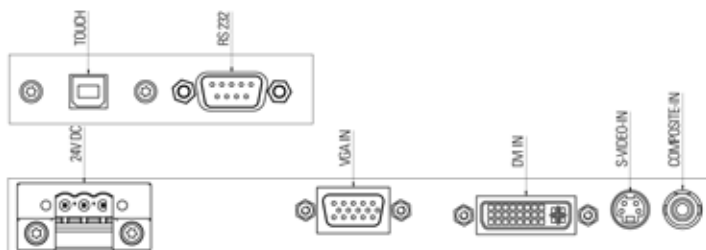

Xtra-Line monitors

Order number		DS-92-031	DS-92-030	DS-91-579
Size	[mm]/[inch]	685.8/ 27"		1168.4/ 46"
Type		Monitor with TrueFlat bezel		Monitor with small bezel for in wall and on wall mounting
Resolution	[Pixel]	1920 x 1080 (FHD)		
Brightness	[cd/m²]	350		700
Viewing angle	[°]	178 h/ 178 v		
Active Area	[mm]	597.60 x 336.15		1018.08 x 572.67
Backlight		LED		
Number of colors	[M]	16.7		
Contrast		3000:1		4000:1
Response time (on/off)	[ms]	12		6.5
Pixel class		ISO 9241 - 307 (Pixel error class II)		
Life time back light	[h]	30.000		50.000
Interfaces		1 x VGA, 1 x DVI (HDMI over DVI), 1 x S-Video, 1 x Composite Video, 1 x OSD 4 button additional for DS-92-030: 1 x USB touch		1 x VGA, 1 x HDMI, 1 x DP, 1 x Remote OSD, 1 x OSD 4 button, 1 x audio out
HDCP support		yes		
VESA	[mm]	MIS-F 200 x 200 (M4)		300 x 300 (M6) MIS-F 400 x 400 (M6)
Ambient temperature operation	[°C]/ [°F]	0 ~ 40/ 32 ~ 104		
Ambient temperature storage	[°C]/ [°F]	-20 ~ 60/ -4 ~ 140		
Orientation		Portrait and Landscape		
Chassis		Sheet steel powder coated RAL 9005, black		Aluminium/steel powder coated RAL 9005
Glass		Safety glass, 3 mm, anti glare, printed Passepartout RAL 9005 (black)		—
Touch		—	PCAP, 10 points	—
Power supply input	[V]	AC 100 - 240V/ 50-60 Hz		
Power supply output	[V]	24/ 5A		—
Power consumption (typ.)	[Watt]	22		91
Weight	[kg]/ [lb]	12.0/ 26.45		20.5/ 45.20
Dimensions (W x H x D)	[mm]	380 x 632 x 40		1050 x 604 x 64.0
Conformity		CE, FCC Class A, EU-RoHS		

Interfaces 27"