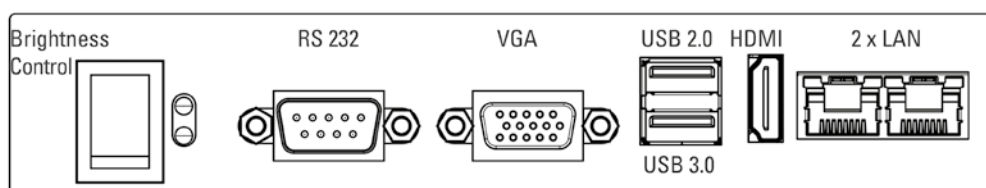

Order number		DS-91-965	DS-91-966	DS-91-967	DS-91-968
Size	[mm]/[inch]	800.1/ 31.5"	1066.8/ 42.0"	1168.4/ 46.0"	1386.8/ 54.6"
Type		Smoke gas and fire load optimized displays with certificate. Classified according to DIN EN13501-1 as B-s1,d0			
Resolution	[Pixel]	1920 x 1080 (FHD)			
Brightness	[cd/m²]	500	700		
Viewing angle	[°]	165 h/ 165 v			
Active Area	[mm]	698.40 x 392.85	930.24 x 523.26	1018.08 x 572.67	1209.60 x 680.40
Backlight		LED			
Colours	[M]	16.7			
Contrast		3000:1	4000:1		
Response time (on/off)	[ms]	8		6.5	
Pixel class		ISO 9241 - 307 (pixel error class II)			
Lifetime backlight	[h]	50.000			
PC		CPU: Intel® Atom E3845 (1.9 GHz), Graphic: Intel® Valleyview SoC integrated Graphics RAM: 4 GB DDR3L, Storage: min. 120 GB mSATA			
Interfaces		2 x LAN 100/1000, 1 x USB 3.0, 1 x USB 2.0, 1 x HDMI, 1 x VGA, 1 x RS232			
HDCP support		—			
VESA	[mm]	MIS-F 400 x 400 (M6)			
Ambient temperature operation	[°C]/ [°F]	0 ~ 40/ 32 ~ 104			
Ambient temperature storage	[°C]/ [°F]	-20 ~ 60/ -4 ~ 140			
Orientation		Portrait and landscape			
Chassis		Sheet steel, powder coated, RAL 9005 (black), fine texture, matte finish			
Front bezel		Sheet steel, powder coated, RAL 9005 (black), fine texture, matte finish			
Glass		Fire protection glass, 7mm			
Power supply	[V]	AC 100 - 240V/ 50-60 Hz			
Power consumption (typ.)	[Watt]	55	101	72	99
Weight	[kg]/ [lb]	20.6/ 45.42	29.6/ 65.26	37.1/ 81.79	49.3/ 108.69
Dimensions (W x H x D)	[mm/ inch]	762 x 456 x 117.5 30.00 x 17.95 x 4.63	994 x 587 x 117.5 39.13 x 23.11 x 4.63	1081 x 636 x 117.5 42.56 x 25.04 x 4.63	1273 x 744 x 117.5 50.12 x 29.29 x 4.63
Conformity		CE, EU-RoHS, B-S1, d0 according to EN13501-1