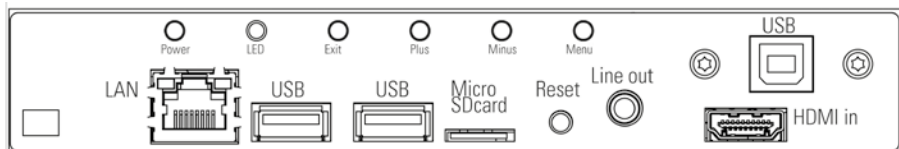

POS-Line 31.5" - 64.5" – IoT Series

Order number		DS-91-983	DS-91-984
Size	[mm]/[inch]	1168.4/ 46.0"	1386.8/ 54.6"
Type		Open-frame display (Please find matching bezels and glasses at the end of this chapter)	
Resolution	[Pixel]	1920 x 1080 (FHD)	
Brightness	[cd/m²]	700	
Viewing angle	[°]	178 h/ 178 v	
Active Area	[mm]	1018.08 x 572.67	1209.60 x 680.40
Backlight		LED	
Colours	[M]	1073.7	
Contrast		4000:1	
Response time (on/off)	[ms]	6.5	
Pixel class		ISO 9241 - 307 (pixel error class II)	
Lifetime backlight	[h]	50.000	
Raspberry®		Raspberry® PI CM3 Industrial ARM-PC with Raspbian OS Network 10/100, audio line out, micro SD slot, 2x USB 2.0 and HDMI input Memory: internal memory (4GB), microSD card (up to 256GB)	
Interfaces		1 x LAN, 2 x USB, 1 x HDMI, 1 x Line out, 1 x microSD card slot	
HDCP support		yes	
VESA	[mm]	MIS-F 400 x 400 (M6)	
Ambient temperature operation	[°C]/ [°F]	0 ~ 40/ 32 ~ 104	
Ambient temperature storage	[°C]/ [°F]	-20 ~ 60/ -4 ~ 140	
Orientation		Portrait and landscape	
Chassis		Sheet steel, powder coated, RAL 9005 (black), fine texture, matte finish	
Power supply	[V]	AC 100 - 240V/ 50-60 Hz	
Power consumption (typ.)	[Watt]	61	97
Weight	[kg]/ [lb]	24.5/ 54.01	34.5/ 76.06
Dimensions (W x H x D)		1078 x 633 x 80	1270 x 741 x 80
Dimensions with VESA adapter	[mm]	1078 x 633 x 110	1270 x 741 x 110
Conformity		CE, FCC Class A, EU-RoHS