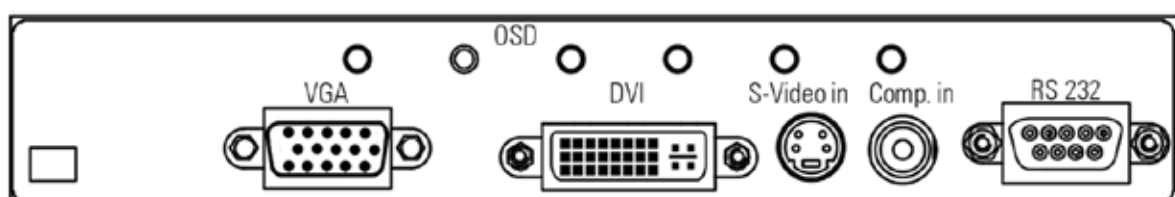

High-bright Series – PIII (RGB, DVI, S-Video, Composite Video)

31.5"

54.6"

Order number		DS-91-913	DS-91-712
Size	[mm]/[inch]	800.1/ 31.5"	1386.8/ 54.6"
Type		Open-frame display with ambient light sensor and monitoring of panel temperature (Please find matching bezels on the opposite page)	
Resolution	[Pixel]	1920 x 1080 (FHD)	
Brightness	[cd/m²]	1000	2500
Viewing angle	[°]	178 h/ 178 v	
Active Area	[mm]	698.40 x 392.85	1209.60 x 680.40
Backlight		LED	
Colours	[M]	16.7	1073.7
Contrast		3000:1	4000:1
Response time (on/off)	[ms]	10	8
Pixel class		ISO 9241 - 307 (pixel error class II)	
Lifetime backlight	[h]	60.000	60.000
Interfaces		1 x RGB, 1 x DVI (HDMI via DVI), 1 x S-Video, 1 x Composite Video, 1 x OSD 4 buttons, 1 x RS232	
HDCP support		yes	
VESA	[mm]	MIS-F 400 x 400 (M6)	
Ambient temperature operation	[°C]/ [°F]	0 ~ 40/ 32 ~ 104	
Ambient temperature storage	[°C]/ [°F]	-20 ~ 60/ -4 ~ 140	
Orientation		Portrait and landscape	
Chassis		Sheet steel, powder coated, RAL 9005 (black), fine texture, matte finish	
Power supply	[V]	AC 100 - 240V/ 50-60 Hz	
Power consumption (typ.)	[Watt]	85	320
Weight	[kg]/ [lb]	13.2/ 29.1	40.0/ 88.18
Dimensions (W x H x D) Monitor		759 x 454 x 78.5	1270 x 741 x 117
Dimensions with VESA adapter	[mm]	759 x 454 x 109	1270 x 741 x 145
Conformity		CE, FCC Class A, EU-RoHS