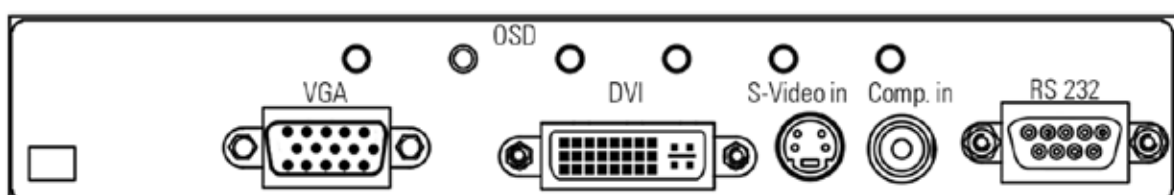

POS-Line 31.5" - 64.5" – PIII Series (RGB, DVI, S-Video, Composite Video)

Order number		DS-91-955
Size	[mm]/[inch]	1639.1/ 64.5"
Type		Open-frame display (Please find matching bezels and glasses at the end of this chapter)
Resolution	[Pixel]	1920 x 1080 (FHD)
Brightness	[cd/m²]	700
Viewing angle	[°]	178 h/ 178 v
Active Area	[mm]	1428.48 x 803.52
Backlight		LED
Colours	[M]	1073.7
Contrast		4000:1
Response time (on/off)	[ms]	8
Pixel class		ISO 9241 - 307 (pixel error class II)
Lifetime backlight	[h]	50.000
Interfaces		1 x RGB, 1 x DVI (HDMI via DVI), 1 x S-Video, 1 x Composite Video, 1 x touch (option, RS232), 1 x OSD 4 buttons
HDCP support		yes
VESA	[mm]	MIS-F 800 x 400 (M6)
Ambient temperature operation	[°C]/ [°F]	0 ~ 40/ 32 ~ 104
Ambient temperature storage	[°C]/ [°F]	-20 ~ 60/ -4 ~ 140
Orientation		Portrait and landscape
Chassis		Sheet steel, powder coated, RAL 9005 (black), fine texture, matte finish
Power supply	[V]	AC 100 - 240V/ 50-60 Hz
Power consumption (typ.)	[Watt]	190
Weight	[kg]/ [lb]	44.0/ 97.0
Dimensions (W x H x D)	[mm]	1480 x 855 x 122
Conformity		CE, FCC Class A, EU-RoHS