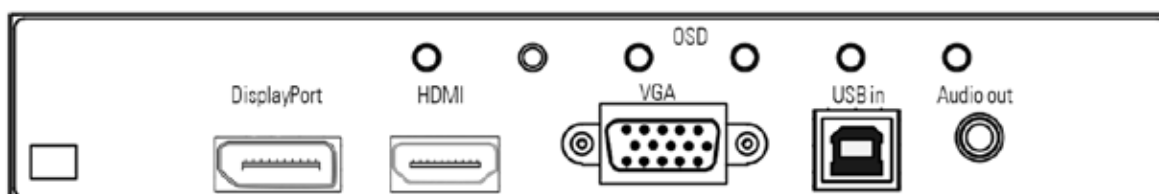

POS-Line 31.5" - 64.5" – PME Series (RGB, HDMI, DP)

Order number		DS-91-485	DS-91-486
Size	[mm]/[inch]	1168.4/ 46.0"	1386.8/ 54.6"
Type		Open-frame display (Please find matching bezels, glasses and touches at the end of this chapter)	
Resolution	[Pixel]	1920 x 1080 (FHD)	
Brightness	[cd/m²]	700	
Viewing angle	[°]	178 h/ 178 v	
Active Area	[mm]	1018.08 x 572.67	1209.60 x 680.40
Backlight		LED	
Colours	[M]	1073.7	
Contrast		4000:1	
Response time (on/off)	[ms]	6.5	
Pixel class		ISO 9241 - 307 (pixel error class II)	
Lifetime backlight	[h]	50.000	
Interfaces		1 x VGA, 1 x HDMI, 1 x DP, 1 x Remote OSD, 1 x OSD 4 button, touch (option), 1 x audio out	
HDCP support		yes	
VESA	[mm]	MIS-F 400 x 400 (M6)	
Ambient temperature operation	[°C]/ [°F]	0 ~ 40/ 32 ~ 104	
Ambient temperature storage	[°C]/ [°F]	-20 ~ 60/ -4 ~ 140	
Orientation		Portrait and landscape	
Chassis		Sheet steel, powder coated, RAL 9005 (black), fine texture, matte finish	
Power supply	[V]	AC 100 - 240V/ 50-60 Hz	
Power consumption (typ.)	[Watt]	87	97
Weight	[kg]/ [lb]	24.5/ 54.01	34.5/ 76.06
Dimensions (W x H x D)		1078 x 633 x 80	1270 x 741 x 80
Dimensions with VESA adapter	[mm]	1078 x 633 x 110	1270 x 741 x 110
Conformity		CE, FCC Class A, EU-RoHS