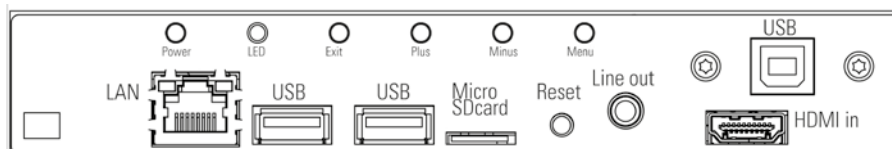

POS-Line 31.5" - 64.5" – IoT Series

Order number		DS-91-981	DS-91-982
Size	[mm]/[inch]	800.1/ 31.5"	1066.8/ 42.0"
Type		Open-frame display (Please find matching bezels and glasses at the end of this chapter)	
Resolution	[Pixel]	1920 x 1080 (FHD)	
Brightness	[cd/m²]	500	700
Viewing angle	[°]	178 h/ 178 v	
Active Area	[mm]	698.40 x 392.85	930.24 x 523.26
Backlight		LED	
Colours	[M]	16.7	1073.7
Contrast		3000:1	4000:1
Response time (on/off)	[ms]	8	
Pixel class		ISO 9241 - 307 (pixel error class II)	
Lifetime backlight	[h]	50.000	
Raspberry®		Raspberry® PI CM3 Industrial ARM-PC with Raspbian OS Network 10/100, audio line out, micro SD slot, 2x USB 2.0 and HDMI input Memory: internal memory (4GB), microSD card (up to 256GB)	
Interfaces		1 x LAN, 2 x USB, 1 x HDMI, 1 x Line out, 1 x microSD card slot	
HDCP support		yes	
VESA	[mm]	MIS-F 400 x 400 (M6)	
Ambient temperature operation	[°C]/ [°F]	0 ~ 40/ 32 ~ 104	
Ambient temperature storage	[°C]/ [°F]	-20 ~ 60/ -4 ~ 140	
Orientation		Portrait and landscape	
Chassis		Sheet steel, powder coated, RAL 9005 (black), fine texture, matte finish	
Power supply	[V]	AC 100 - 240V/ 50-60 Hz	
Power consumption (typ.)	[Watt]	43	86
Weight	[kg]/ [lb]	12.6/ 27.78	20.0/ 44.09
Dimensions (W x H x D)	[mm/ inch]	759 x 454 x 79	991 x 583 x 79
Dimensions with VESA adapter		759 x 454 x 109	991 x 583 x 109
Conformity		CE, FCC Class A, EU-RoHS