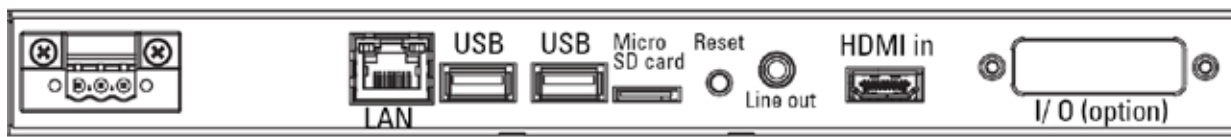

Order number		DS-91-804	DS-91-777	DS-91-787	DS-91-741
Size	[mm]/[inch]	396.2/ 15.6"	438.2/ 17.3"	546.7/ 21.5"	609.6/ 24.0"
Type		Open-frame monitor (Please find matching bezels and glasses at the end of this chapter)			
Resolution	[Pixel]	1920 x 1080 (FHD)			
Brightness	[cd/m²]	400		300	
Viewing angle	[°]	176 h/ 176 v	160 h/ 140 v	178 h/ 178 v	
Active Area	[mm]	344.16 x 193.59	381.88 x 214.81	475.6 x 268.1	531.36 x 298.89
Backlight		LED			
Colours	[M]	16.7			
Contrast		1000:1	600:1	5000:1	
Response time (on/off)	[ms]	25	40	25	
Pixel class		ISO 9241 - 307 (pixel error class II)			
Lifetime backlight	[h]	50.000			
Media Player		Media Player for MPEG-4 (H.264), FVL, AVI / 1920 x 1024, jpeg, tiff, png, pdf and bmp. Network 10/100, audio line out, 2x USB-In and HDMI video input XML play list, content update via Content Server (HTTP protocol), FTP server or USB, Memory: internal memory (2GB), microSD card (up to 256GB) ACC3 software to create play lists			
Interfaces		1 x LAN, 2 x USB, 1 x HDMI, 1 x Line out, 1 x microSD card slot			
HDCP support		—			
VESA	[mm]	MIS-D 200 x 100 (M4)			
Ambient temperature operation	[°C]/ [°F]	0 ~ 50/ 32 ~ 122		0 ~ 45/ 32 ~ 113	-20 ~ 50/ -4 ~ 122
Ambient temperature storage	[°C]/ [°F]	-20 ~ 70/ -4 ~ 158		-20 ~ 60/ -4 ~ 140	-20 ~ 70/ -4 ~ 158
Orientation		Portrait and landscape			
Chassis		Powdered aluminium, black RAL 9005			
Power supply	[V DC]	12			
Power consumption (typ.)	[Watt]	17	17	23	23
Weight	[kg]/ [lb]	1.8/ 3.97	2.5/ 5.51	3.4/ 7.49	4.3/ 9.48
Dimensions (W x H x D)	[mm]	382.0 x 238.0 x 48.0	416.6 x 259.2 x 52.5	514.0 x 319.0 x 54.0	578.0 x 347.2 x 53.0
Conformity		CE, FCC Class A, EU-RoHS