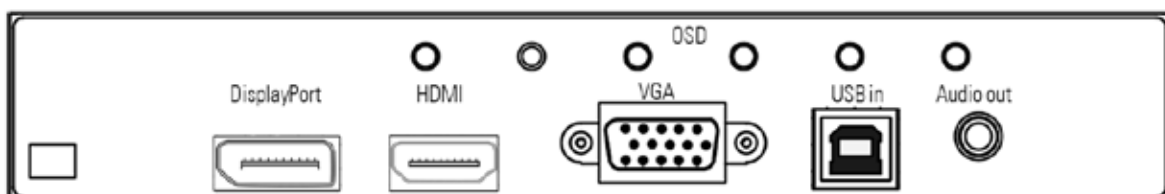

POS-Line 31.5" - 64.5" – PME Series (RGB, HDMI, DP)

Order number		DS-91-954
Size	[mm]/[inch]	1639.1/ 64.5"
Type		Open-frame display (Please find matching bezels and glasses at the end of this chapter)
Resolution	[Pixel]	1920 x 1080 (FHD)
Brightness	[cd/m²]	700
Viewing angle	[°]	178 h/ 178 v
Active Area	[mm]	1428.48 x 803.52
Backlight		LED
Colours	[M]	1073.7
Contrast		4000:1
Response time (on/off)	[ms]	8
Pixel class		ISO 9241 - 307 (pixel error class II)
Lifetime backlight	[h]	50.000
Interfaces		1 x VGA, 1 x HDMI, 1 x DP, 1 x Remote OSD, 1 x OSD 4 button, touch (option), 1 x audio out
HDCP support		yes
VESA	[mm]	MIS-F 800 x 400 (M6)
Ambient temperature operation	[°C]/ [°F]	0 ~ 40/ 32 ~ 104
Ambient temperature storage	[°C]/ [°F]	-20 ~ 60/ -4 ~ 140
Orientation		Portrait and landscape
Chassis		Sheet steel, powder coated, RAL 9005 (black), fine texture, matte finish
Power supply	[V]	AC 100 - 240V/ 50-60 Hz
Power consumption (typ.)	[Watt]	190
Weight	[kg]/ [lb]	44.0/ 97.0
Dimensions (W x H x D)	[mm]	1480 x 855 x 122
Conformity		CE, FCC Class A, EU-RoHS