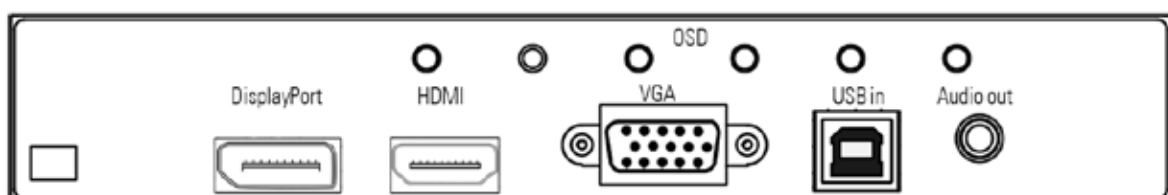

Smoke gas and fire load optimized displays – PME Series (VGA, HDMI, DP)

Order number		DS-91-727	DS-91-729	DS-91-731	DS-91-733
Size	[mm]/[inch]	800.1/ 31.5"	1066.8/ 42.0"	1168.4/ 46.0"	1386.8/ 54.6"
Type		Smoke gas and fire load optimized displays with certificate. Classified according to DIN EN13501-1 as B-s1,d0			
Resolution	[Pixel]	1920 x 1080 (FHD)			
Brightness	[cd/m ²]	500	700		
Viewing angle	[°]	165 h/ 165 v			
Active Area	[mm]	698.40 x 392.85	930.24 x 523.26	1018.08 x 572.67	1209.60 x 680.40
Backlight		LED			
Colours	[M]	16.7			
Contrast		3000:1	4000:1		
Response time (on/off)	[ms]	8		6.5	
Pixel class		ISO 9241 - 307 (pixel error class II)			
Lifetime backlight	[h]	50.000			
Interfaces		1 x RGB, 1 x HDMI 1.3a, 1 x DP 1.1a, 1 x remote OSD, 1 x OSD 4 buttons, touch (option), 1 x audio out			
HDCP support		Yes			
VESA	[mm]	MIS-F 400 x 400 (M6)			
Ambient temperature operation	[°C]/ [°F]	0 ~ 40/ 32 ~ 104			
Ambient temperature storage	[°C]/ [°F]	-20 ~ 60/ -4 ~ 140			
Orientation		Portrait and landscape			
Chassis		Sheet steel, powder coated, RAL 9005 (black), fine texture, matte finish			
Front bezel		Sheet steel, powder coated, RAL 9005 (black), fine texture, matte finish			
Glass		Fire protection glass, 7mm			
Power supply	[V]	AC 100 - 240V/ 50-60 Hz			
Power consumption (typ.)	[Watt]	44	97	67	97
Weight	[kg]/ [lb]	20.3/ 44.75	29.3/ 64.60	36.8/ 81.13	49.0/ 108.0
Dimensions (W x H x D)	[mm/ inch]	762 x 456 x 117.5 30.00 x 17.95 x 4.63	994 x 587 x 117.5 39.13 x 23.11 x 4.63	1081 x 636 x 117.5 42.56 x 25.04 x 4.63	1273 x 744 x 117.5 50.12 x 29.29 x 4.63
Conformity		CE, EU-RoHS, B-S1, d0 according to EN13501-1			