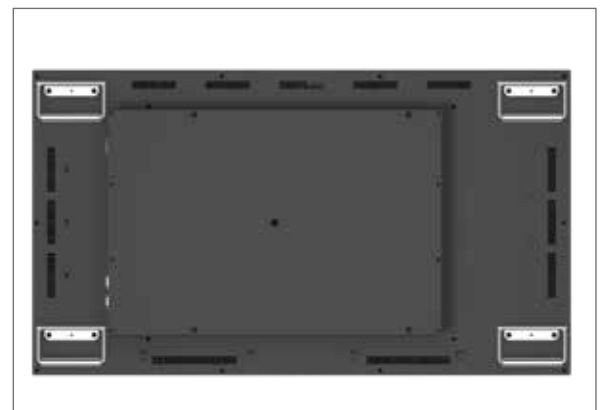

VideoWall monitors 46"

Monitors for video walls with narrow bezel

Monitors for video walls are characterized by a frame, which is narrow as possible. The most important feature is the distance between two adjacent Active Areas (A2A). This distance marks the black bars in the picture. Distec VideoWall Monitors offer a distance of A2A of 5.7 mm at 46" diagonal and a brightness of 700 cd / m².

The monitors are equipped with a special video card developed for video wall applications. The daisy-chain cabling facilitates installation. Via HDMI and DisplayPort, the signals can be forwarded directly from one monitor to the next one. The same applies to the control signals via RS232. Further functions are the edge suppression as well as the exact distribution of the screen contents on all monitors.