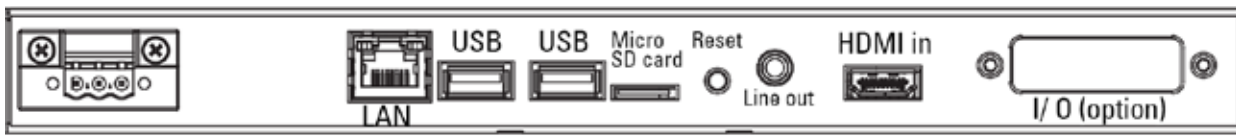

POS-Line up to 24" Classic Format – VideoPoster Series (network media player)

Order number		DS-91-767	DS-91-772	DS-91-782
Size	[mm]/[inch]	381.0/ 15.0"	431.8/ 17.0"	482.6/ 19.0"
Type		Open-frame monitor (Please find matching bezels and glasses at the end of this chapter)		
Resolution	[Pixel]	1024 x 768 (XGA)	1280 x 1024 (SXGA)	
Brightness	[cd/m ²]	400	350	300
Viewing angle	[°]	160 h/ 140 v	160 h/ 140 v	178 h/ 178 v
Active Area	[mm]	304.13 x 228.10	337.92 x 270.34	376.32 x 301.06
Backlight		LED		
Colours	[M]	16.7		
Contrast		700:1	800:1	2000:1
Response time (on/off)	[ms]	16	30	20
Pixel class		ISO 9241 - 307 (pixel error class II)		
Lifetime backlight	[h]	50.000		
Media Player		Media Player for MPEG-4 (H.264), FVL, AVI / 1920 x 1024, jpeg, tiff, png, pdf and bmp. Network 10/100, audio line out, 2x USB-In and HDMI video input XML play list, content update via Content Server (HTTP protocol), FTP server or USB, Memory: internal memory (2GB), microSD card (up to 256GB) ACC3 software to create play lists		
Interfaces		1 x LAN, 2 x USB, 1 x HDMI, 1 x Line out, 1 x microSD card slot		
HDCP support		—		
VESA	[mm]	MIS-D 200 x 100 (M4)		
Ambient temperature operation	[°C]/ [°F]	-25 ~ 50/ -13 ~ 122		0 ~ 45/ 32 ~ 113
Ambient temperature storage	[°C]/ [°F]	-40 ~ 85/ -40 ~ 185	-30 ~ 85/ -22 ~ 185	-20 ~ 60/ -4 ~ 140
Orientation		Portrait and landscape		
Chassis		Powdered aluminium, black RAL 9005		
Power supply	[V DC]	12		
Power consumption (typ.)	[Watt]	11	19	24
Weight	[kg]/ [lb]	2.3/ 5.07	2.7/ 5.95	3.3/ 5.07
Dimensions (W x H x D)	[mm]	333.4 x 265.4 x 51.0	365.0 x 308.0 x 58.8	412.0 x 340.0 x 55.5
Conformity		CE, FCC Class A, EU-RoHS		