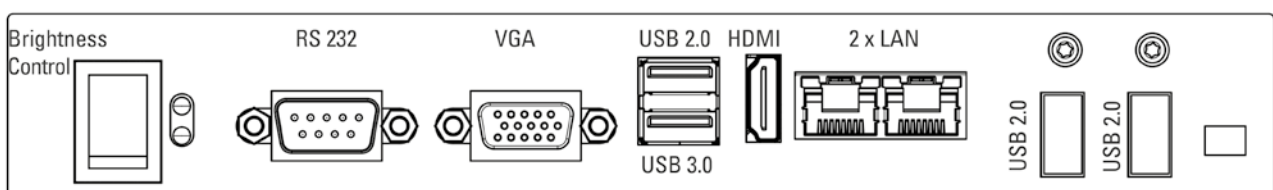

POS-Line 31.5" - 64.5" – IQ Atom Series (PC Intel® Atom)

31.5"

42.0"

Order number		DS-91-931	DS-91-932
Size	[mm]/[inch]	800.1/ 31.5"	1066.8/ 42.0"
Type		Open-frame display (Please find matching bezels, glasses and touches at the end of this chapter)	
Resolution	[Pixel]	1920 x 1080 (FHD)	
Brightness	[cd/m²]	500	700
Viewing angle	[°]	178 h/ 178 v	
Active Area	[mm]	698.40 x 392.85	930.24 x 523.26
Backlight		LED	
Colours	[M]	16.7	
Contrast		3000:1	4000:1
Response time (on/off)	[ms]	8	8
Pixel class		ISO 9241 - 307 (pixel error class II)	
Lifetime backlight	[h]	50.000	
PC		CPU: Intel® Atom E3845 (1.9 GHz), Graphic: Intel® Valleyview SoC integrated Graphics RAM: 4 GB DDR3L, Storage: min. 120 GB mSATA	
Interfaces		2 x LAN, 1 x USB 3.0, 3 x USB 2.0, 1 x HDMI, 1 x VGA, 1 x RS232	
HDCP support		—	
VESA	[mm]	MIS-F 400 x 400 (M6)	
Ambient temperature operation	[°C]/ [°F]	0 ~ 40/ 32 ~ 104	
Ambient temperature storage	[°C]/ [°F]	-20 ~ 60/ -4 ~ 140	
Orientation		Portrait and landscape	
Chassis		Sheet steel, powder coated, RAL 9005 (black), fine texture, matte finish	
Power supply	[V]	AC 100 - 240V/ 50-60 Hz	
Power consumption (typ.)	[Watt]	55	101
Weight	[kg]/ [lb]	14.5/ 31.97	22.3/ 49.16
Dimensions (W x H x D)	[mm/ inch]	759 x 454 x 79	991 x 583 x 79
Dimensions with VESA adapter	[mm/ inch]	759 x 454 x 109	991 x 583 x 109
Conformity		CE, FCC Class A, EU-RoHS