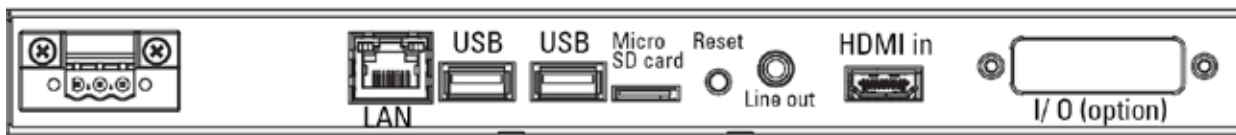

POS-Line up to 24" Classic Format – Raspberry® IoT

Order number		DS-91-816	DS-91-818	DS-91-820
Size	[mm]/[inch]	381.0/ 15.0"	431.8/ 17.0"	482.6/ 19.0"
Type		Open-frame monitor (Please find matching bezels, glasses and touches at the end of this chapter)		
Resolution	[Pixel]	1024 x 768 (XGA)	1280 x 1024 (SXGA)	
Brightness	[cd/m²]	400	350	300
Viewing angle	[°]	160 h/ 140 v	160 h/ 140 v	178 h/ 178 v
Active Area	[mm]	304.13 x 228.10	337.92 x 270.34	376.32 x 301.06
Backlight		LED		
Colours	[M]	16.7		
Contrast		700:1	800:1	2000:1
Response time (on/off)	[ms]	16	30	20
Pixel class		ISO 9241 - 307 (pixel error class II)		
Lifetime backlight	[h]	50.000		
Raspberry®		Raspberry® PI CM3 Industrial ARM-PC with Raspbian OS Network 10/100, audio line out, micro SD slot, 2x USB2.0 and HDMI input Memory: internal memory (4GB), microSD card (up to 256GB)		
Interfaces		1 x LAN, 2 x USB, 1 x HDMI, 1 x Line out, 1 x microSD card slot		
HDCP support		—		
VESA	[mm]	MIS-D 200 x 100 (M4)		
Ambient temperature operation	[°C]/ [°F]	-25 ~ 50/ -13 ~ 122		0 ~ 45/ 32 ~ 113
Ambient temperature storage	[°C]/ [°F]	-40 ~ 85/ -40 ~ 185	-30 ~ 85/ -22 ~ 185	-20 ~ 60/ -4 ~ 140
Orientation		Portrait and landscape		
Chassis		Powdered aluminium, black RAL 9005		
Power supply	[V DC]	12		
Power consumption (typ.)	[Watt]	11	19	24
Weight	[kg]/ [lb]	2.3/ 5.07	2.7/ 5.95	3.3/ 5.07
Dimensions (W x H x D)	[mm]	333.4 x 265.4 x 51.0	365.0 x 308.0 x 58.8	412.0 x 340.0 x 55.5
Conformity		CE, FCC Class A, EU-RoHS